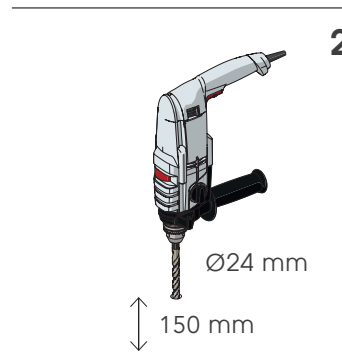

03. GUARD RAIL

GR 150

BARRIERA SINGOLA
SINGLE-RAIL BARRIER

GR 150

ISTRUZIONI DI INSTALLAZIONE
ASSEMBLY INSTRUCTIONS

ONLY WITH RESIN

CHEMICAL ANCHOR

Ø24 mm

WARNING
The distance of installation depends on speed and weight of vehicle

GR 150

ISTRUZIONI DI INSTALLAZIONE
ASSEMBLY INSTRUCTIONS

ONLY WITH RESIN