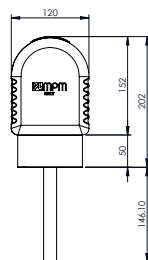

03. GUARD RAIL

GR 150

BARRIERA SINGOLA
SINGLE-RAIL BARRIER

GR 150

ISTRUZIONI DI INSTALLAZIONE
ASSEMBLY INSTRUCTIONS

ONLY WITH RESIN

CHEMICAL ANCHOR

Ø24 mm

WARNING
The distance of installation depends on speed and weight of vehicle

GR 150

ISTRUZIONI DI INSTALLAZIONE
ASSEMBLY INSTRUCTIONS

ONLY WITH RESIN