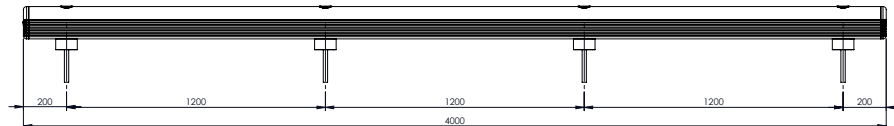

03. GUARD RAIL

GR 150

BARRIERA SINGOLA
SINGLE-RAIL BARRIER

GR 150

ISTRUZIONI DI INSTALLAZIONE
ASSEMBLY INSTRUCTIONS

ONLY WITH RESIN

CHEMICAL ANCHOR

Ø24 mm

WARNING
The distance of installation depends on speed and weight of vehicle

GR 150

ISTRUZIONI DI INSTALLAZIONE
ASSEMBLY INSTRUCTIONS

ONLY WITH RESIN