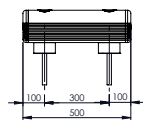

03. GUARD RAIL

GR 150

BARRIERA SINGOLA
SINGLE-RAIL BARRIER

GR 150

ISTRUZIONI DI INSTALLAZIONE
ASSEMBLY INSTRUCTIONS

ONLY WITH RESIN

CHEMICAL ANCHOR

Ø24 mm

WARNING
The distance of installation depends on speed and weight of vehicle

GR 150

ISTRUZIONI DI INSTALLAZIONE
ASSEMBLY INSTRUCTIONS

ONLY WITH RESIN