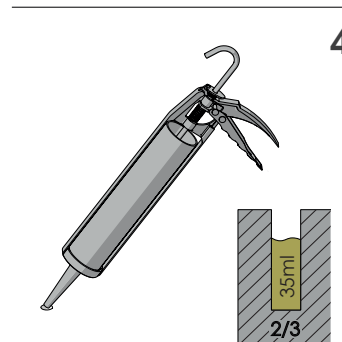

03. GUARD RAIL

GR 150

BARRIERA SINGOLA
SINGLE-RAIL BARRIER

GR 150

ISTRUZIONI DI INSTALLAZIONE
ASSEMBLY INSTRUCTIONS

ONLY WITH RESIN

CHEMICAL ANCHOR

Ø24 mm

WARNING
The distance of installation depends on speed and weight of vehicle

GR 150

ISTRUZIONI DI INSTALLAZIONE
ASSEMBLY INSTRUCTIONS

ONLY WITH RESIN