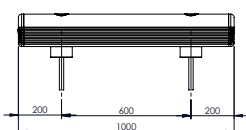

03. GUARD RAIL

GR 150

BARRIERA SINGOLA
SINGLE-RAIL BARRIER

GR 150

ISTRUZIONI DI INSTALLAZIONE
ASSEMBLY INSTRUCTIONS

ONLY WITH RESIN

CHEMICAL ANCHOR

Ø24 mm

WARNING
The distance of installation depends on speed and weight of vehicle

GR 150

ISTRUZIONI DI INSTALLAZIONE
ASSEMBLY INSTRUCTIONS

ONLY WITH RESIN