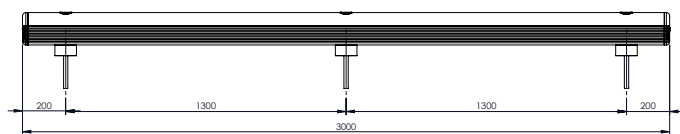

03. GUARD RAIL

GR 150

BARRIERA SINGOLA
SINGLE-RAIL BARRIER

GR 150

ISTRUZIONI DI INSTALLAZIONE
ASSEMBLY INSTRUCTIONS

ONLY WITH RESIN

CHEMICAL ANCHOR

Ø24 mm

WARNING
The distance of installation depends on speed and weight of vehicle

GR 150

ISTRUZIONI DI INSTALLAZIONE
ASSEMBLY INSTRUCTIONS

ONLY WITH RESIN