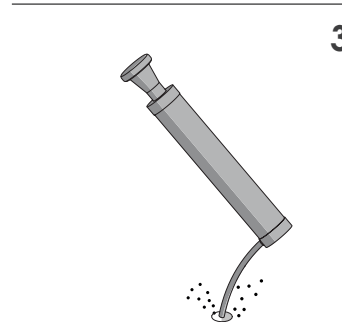

03. GUARD RAIL

GR 150

BARRIERA SINGOLA
SINGLE-RAIL BARRIER

GR 150

ISTRUZIONI DI INSTALLAZIONE
ASSEMBLY INSTRUCTIONS

ONLY WITH RESIN

CHEMICAL ANCHOR

Ø24 mm

WARNING
The distance of installation depends on speed and weight of vehicle

GR 150

ISTRUZIONI DI INSTALLAZIONE
ASSEMBLY INSTRUCTIONS

ONLY WITH RESIN