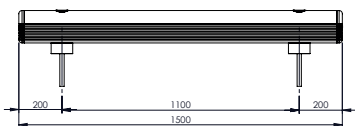

03. GUARD RAIL

GR 150

BARRIERA SINGOLA
SINGLE-RAIL BARRIER

GR 150

ISTRUZIONI DI INSTALLAZIONE
ASSEMBLY INSTRUCTIONS

ONLY WITH RESIN

CHEMICAL ANCHOR

Ø24 mm

WARNING
The distance of installation depends on speed and weight of vehicle

GR 150

ISTRUZIONI DI INSTALLAZIONE
ASSEMBLY INSTRUCTIONS

ONLY WITH RESIN