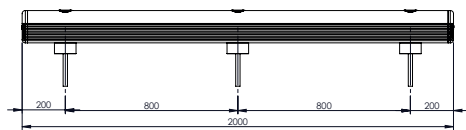

03. GUARD RAIL

GR 150

BARRIERA SINGOLA
SINGLE-RAIL BARRIER

GR 150

ISTRUZIONI DI INSTALLAZIONE
ASSEMBLY INSTRUCTIONS

ONLY WITH RESIN

CHEMICAL ANCHOR

Ø24 mm

WARNING
The distance of installation depends on speed and weight of vehicle

GR 150

ISTRUZIONI DI INSTALLAZIONE
ASSEMBLY INSTRUCTIONS

ONLY WITH RESIN