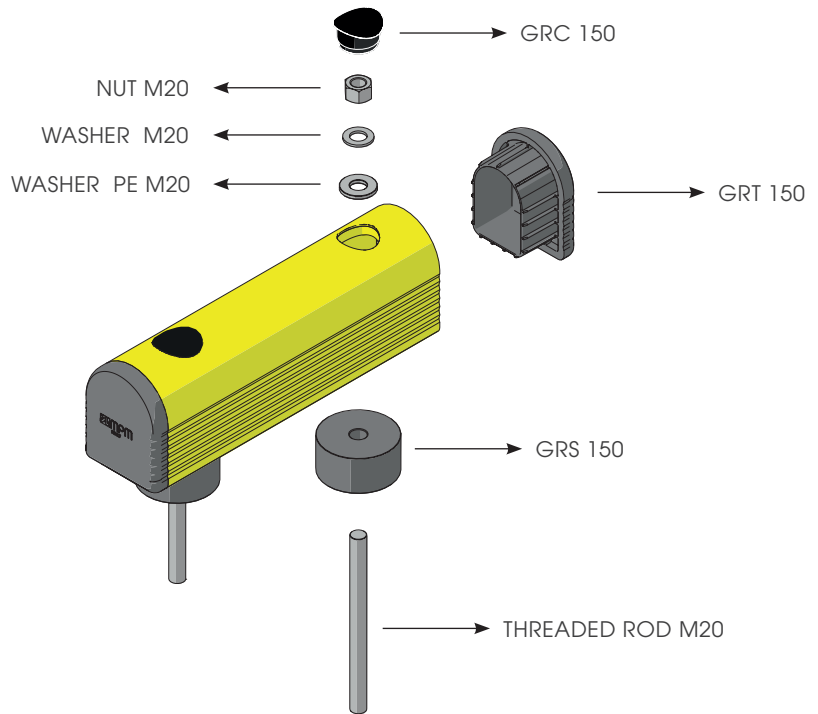

03. GUARD RAIL

GR 150

BARRIERA SINGOLA
SINGLE-RAIL BARRIER

GR 150

ISTRUZIONI DI INSTALLAZIONE
ASSEMBLY INSTRUCTIONS

ONLY WITH RESIN

CHEMICAL ANCHOR

Ø24 mm

WARNING
The distance of installation depends on speed and weight of vehicle

GR 150

ISTRUZIONI DI INSTALLAZIONE
ASSEMBLY INSTRUCTIONS

ONLY WITH RESIN