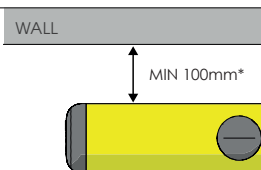

03. GUARD RAIL

GR 150

BARRIERA SINGOLA
SINGLE-RAIL BARRIER

GR 150

ISTRUZIONI DI INSTALLAZIONE
ASSEMBLY INSTRUCTIONS

ONLY WITH RESIN

CHEMICAL ANCHOR

Ø24 mm

WARNING
The distance of installation depends on speed and weight of vehicle

GR 150

ISTRUZIONI DI INSTALLAZIONE
ASSEMBLY INSTRUCTIONS

ONLY WITH RESIN