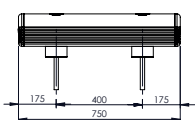

03. GUARD RAIL

GR 150

BARRIERA SINGOLA
SINGLE-RAIL BARRIER

GR 150

ISTRUZIONI DI INSTALLAZIONE
ASSEMBLY INSTRUCTIONS

ONLY WITH RESIN

CHEMICAL ANCHOR

Ø24 mm

WARNING
The distance of installation depends on speed and weight of vehicle

GR 150

ISTRUZIONI DI INSTALLAZIONE
ASSEMBLY INSTRUCTIONS

ONLY WITH RESIN